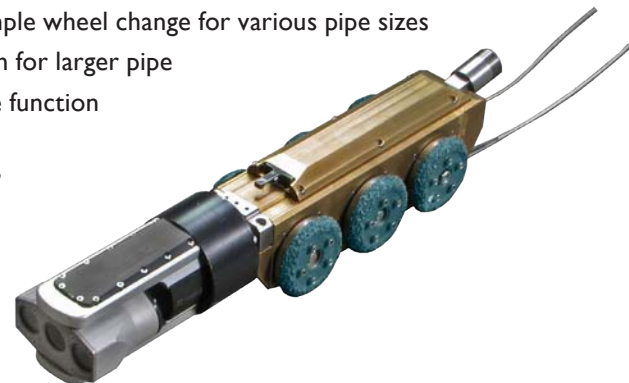

# Cobra 150 Six Inch Crawler

*Pipe inspection from  
6" to 24"*

## THE COBRA 150

The Cobra 150 multi conductor wheeled transporter is a compact, rugged sewer crawler small enough to inspect 6" relined pipe. Its compact design ensures its capacity to inspect pipe sizes from 6" to 24" with the addition of the various wheel sets that optimize the camera position in all pipe sizes.

The Cobra 150 crawler operates with the new Cobra Version 9 PTZ Camera having all the functionality of our current PTZ camera with our directional lighting system providing illumination for pipe up to 72". The Luxeon lighting system is "cold" and will not overheat the camera module. Lights operate on the same circuit as the camera power so when the camera is powered, the lights automatically illuminate at full brightness. This approach eliminates the need for the conventional Power Control Unit. The lighting system provided by Cobra creates an unmatched video inspection quality with Cobra once again setting the standard for the industry. A continuous 360° rotate function and a remote elevator to elevate the camera in large pipes is optional.

## GENERAL FEATURES

- Operates in 6" relined pipe through 24"
- Operates with Cobra PTZ Version 9 Camera which can be used with other crawlers
- Forward / Reverse speed control, all wheel drive
- Single swivel connector at rear of transport reduces wear and damage to connection
- Special lowering/retrieval harness provided
- Superior traction
- Tested to 20 psi
- Joystick control of transporter and camera for operational simplicity
- Various wheel sets for quick, simple wheel change for various pipe sizes
- Optional remote elevator system for larger pipe
- Optional 360° continuous rotate function
- Crawler width: 4"
- Overall Length with camera: 20"
- 0-60' Per Minute