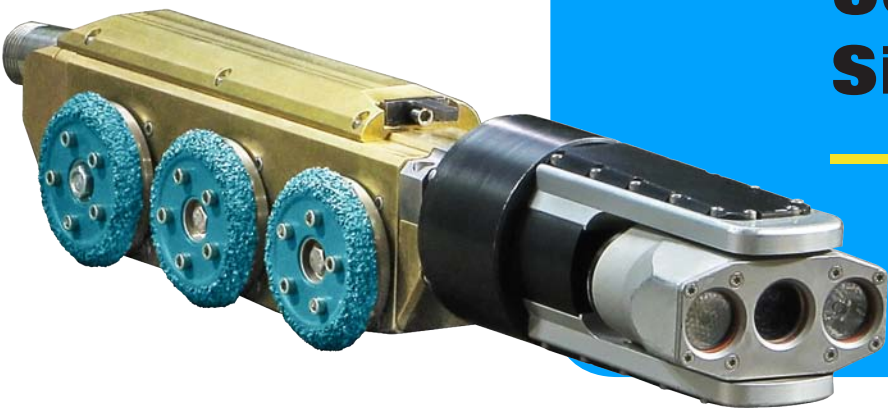

# Cobra 150 Six Inch Crawler

*Pipe inspection from  
6" to 24"*

## THE COBRA 150

The Cobra 150 multi conductor wheeled transporter is a compact, rugged sewer crawler small enough to inspect 6" relined pipe. Its compact design ensures its capacity to inspect pipe sizes from 6" to 24" with the addition of the various wheel sets that optimize the camera position in all pipe sizes.

The Cobra 150 crawler operates with the new Cobra Version 9 PTZ Camera having all the functionality of our current PTZ camera with our directional lighting system providing illumination for pipe up to 72". The Luxeon lighting system is "cold" and will not overheat the camera module. Lights operate on the same circuit as the camera power so when the camera is powered, the lights automatically illuminate at full brightness. This approach eliminates the need for the conventional Power Control Unit. The lighting system provided by Cobra creates an unmatched video inspection quality with Cobra once again setting the standard for the industry. A continuous 360° rotate function and a remote elevator to elevate the camera in large pipes is optional.

## GENERAL FEATURES

- Operates in 6" relined pipe through 24"
- Operates with Cobra PTZ Version 9 Camera which can be used with other crawlers
- Forward / Reverse speed control, all wheel drive
- Single swivel connector at rear of transport reduces wear and damage to connection
- Special lowering/retrieval harness provided
- Superior traction
- Tested to 20 psi
- Joystick control of transporter and camera for operational simplicity
- Various wheel sets for quick, simple wheel change for various pipe sizes
- Optional remote elevator system for larger pipe
- Optional 360° continuous rotate function
- Crawler width: 4"
- Overall Length with camera: 20"
- 0-60' Per Minute