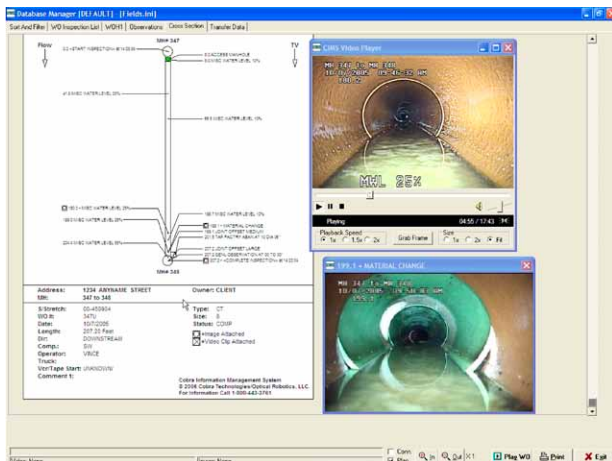

# Screenshots

Observation Screen with MPEG video Playback and JPEG image

Observation Screen with JPEG image

Plan View report with MPEG video Playback and JPEG image

Cross Section report with MPEG video Playback and JPEG image

MSCC V. 3 & 4 sewer.dat

Visit our web site to download a demo!

So Advanced ... It's Simple

www.cobratec.com | sales@cobratec.com | 800-443-3761

4806 Wright Dr. Bldg. C Smyrna, GA. 30082