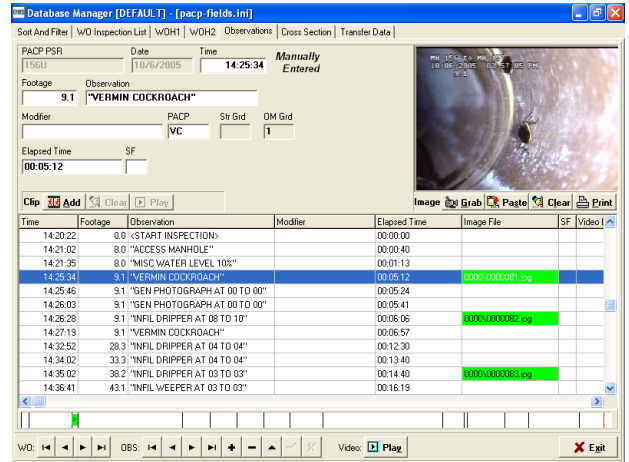

# Screenshots

Observation Screen with MPEG video Playback and JPEG image

Observation Screen with JPEG image

Plan View report with MPEG video Playback and JPEG image

Cross Section report with MPEG video Playback and JPEG image